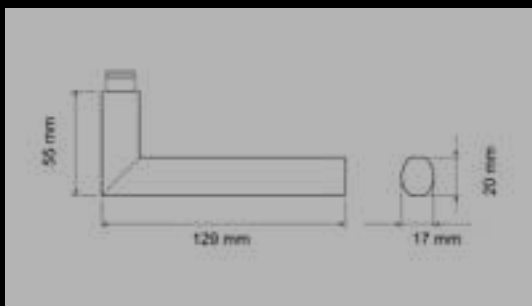

EDLES AUS STAHL