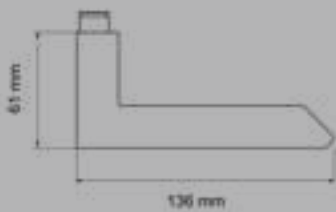

EDLES AUS STAHL

Farbe:
Edelstahl matt

Material:
Edelstahl

Zertifizierung:
GK3
Feuerschutz

FARBE

Edelstahl matt
71