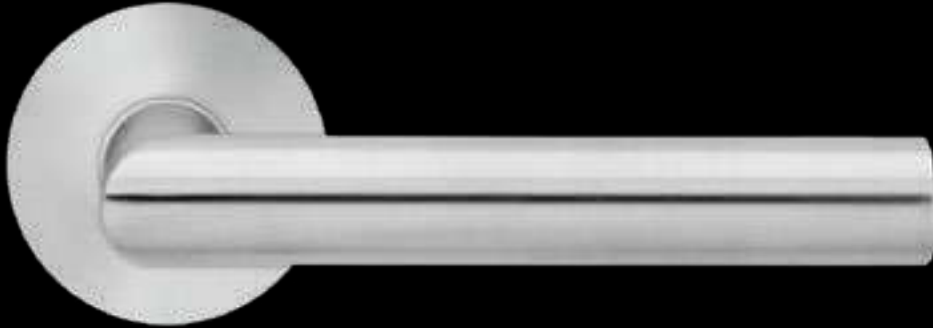

Rhodos EPL28

Studio Karcher

plan-design
by KARCHER